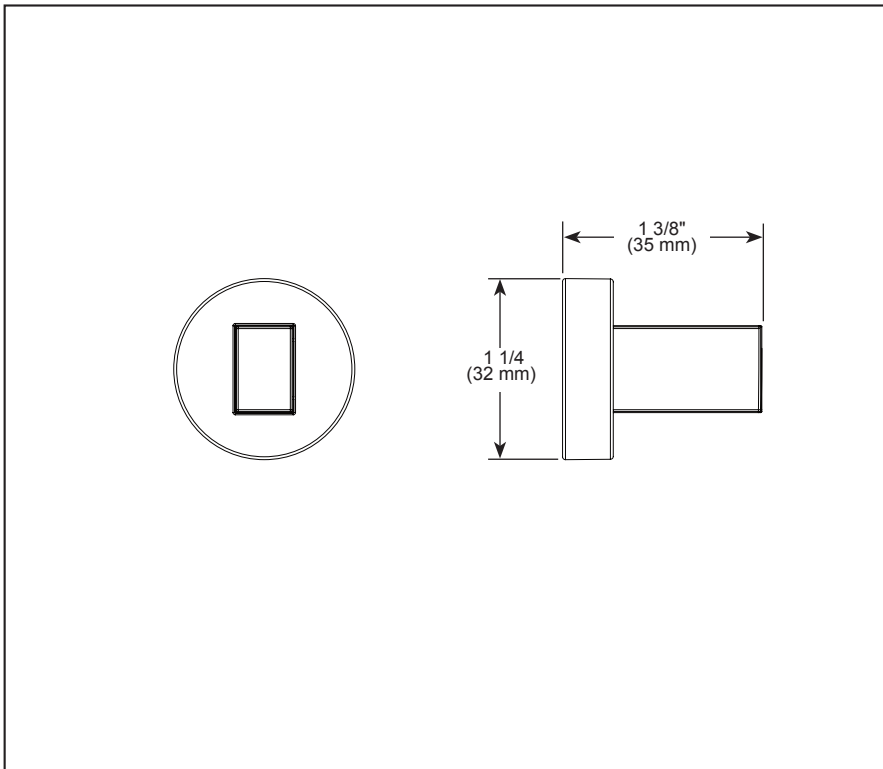

BRIZO®

ACCESSORIES

- Litze® Bath Collection
- Drawer Knob

STANDARD SPECIFICATIONS:

- Mounting hardware (8-32 UNC screws) included with product
- All metal construction. PCTK and NKTk finishes are metal construction with teak wood accent.
- Finishes match full Litze® suite

WARRANTY

- Parts and Finish – Lifetime limited warranty; or for commercial purchasers, 10 years for multi-family residential (apartments and condominiums) and 5 years for all other commercial uses, in each case from the date the product is received by the original purchaser or their authorized representative (installation contractor, etc.).
- Please go to www.brizo.com for the complete details of our limited warranty.

▲ Designate proper finish suffix